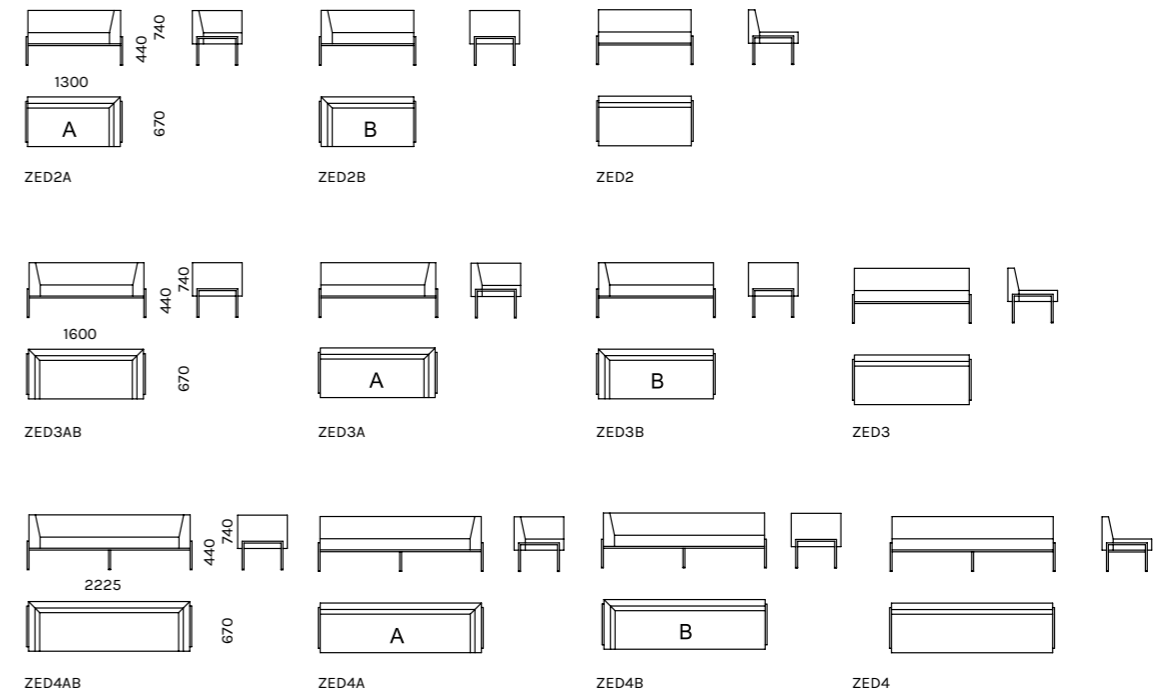

DIIVANID / SOFAS