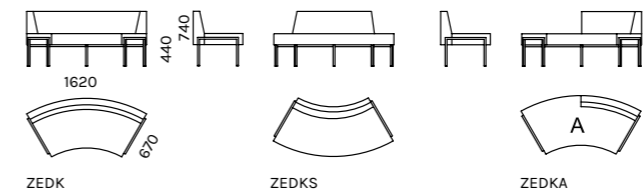

DIIVANID / SOFAS