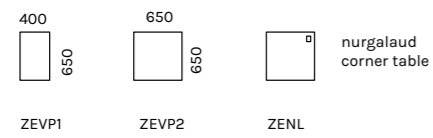

VAHEPLAADID / MIDDLETOPS