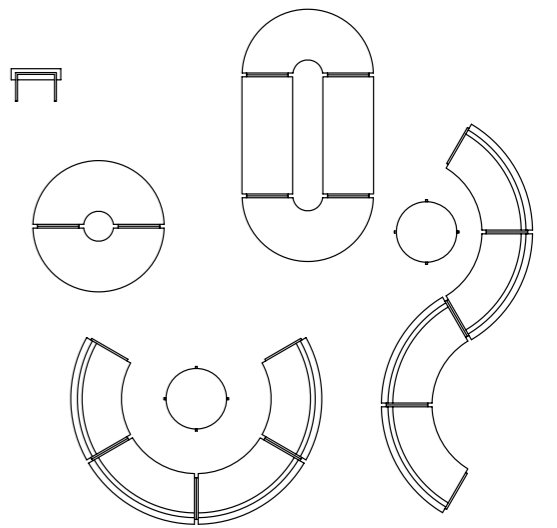

DIIVANID / SOFAS