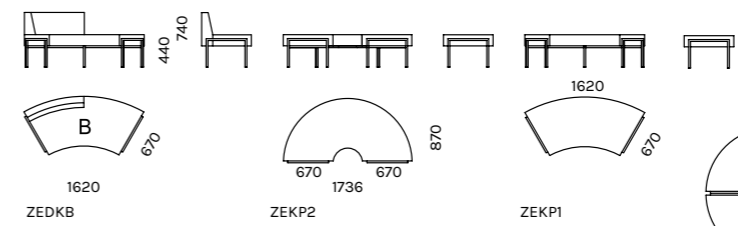

DIIVANID / SOFAS