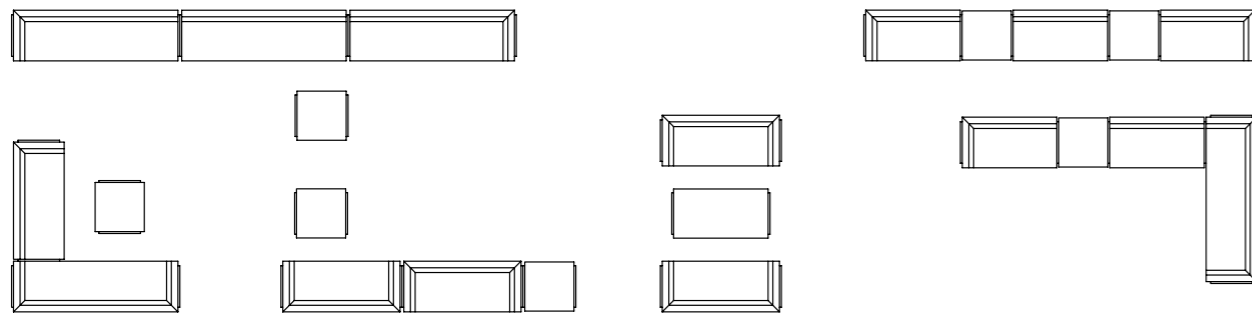

PISTIKUPESAD / SOCKET OUTLET

VANNID / VESSELS

MOODULITE ÜHENDUSED / LINKING DEVICE

JALARAAMID / LEG FRAMES

pulbervärvitud metall / powder coated metal

valge white RAL9016   hõbehall silver grey RAL9006   must black RAL9005