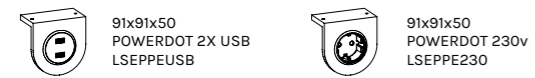

PISTIKUPESAD / SOCKET OUTLET