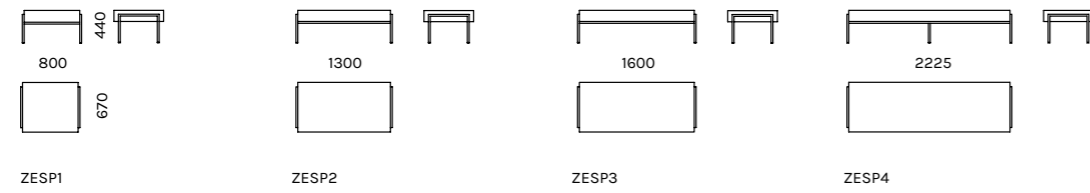

110 ZEETA

PINGID / BENCHES

VAHEPLAADID / MIDDLETOPS