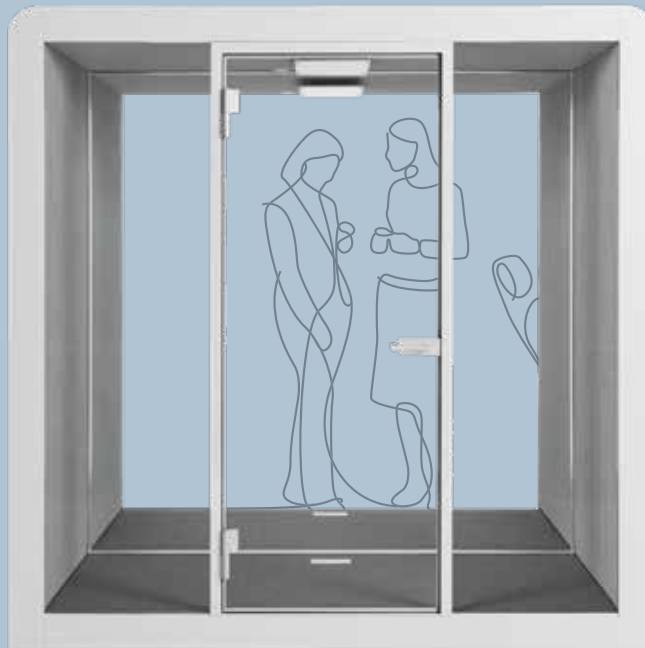

silen

SPACE 4 Silent room for 4

More space for ideas

Space 4 cosily fits four people for an efficient brainstorming session or for a longer meeting that requires everyone to be on the same wavelength.

The modular structure means that you can quickly change your Space size when you need it. By adding modules you can upgrade to a 6 people Space. You can also get two 2-people Spaces by splitting your modules.