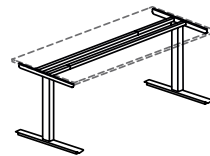

LTJE08
H595-1245

LAUAPLAADID / DESK TOPS

X000

X080

X800

X008