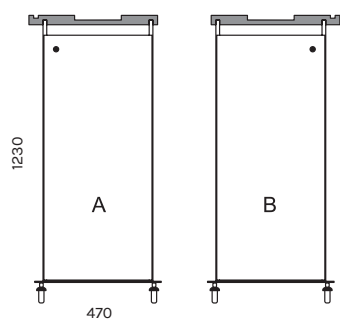

MINI

Design Katrin Soans

MIKA- avaneb paremale
opens to the right

MIKB- avaneb vasakule
opens to the left

MIKPN- viltpaneel
felted panel

VIIMISTLUS / FINISHES

FASSAADED / FACADES

MAHUTITE KORPUSED / BODIES OF STORAGE