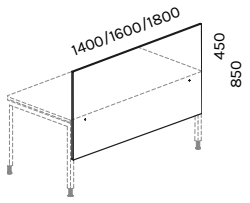

melamiin / melamine
PAEK1409
PAEK1609
PAEK1809
kangaga polsterdatud
upholstered with textile
PAEK1409K
PAEK1609K
PAEK1809K