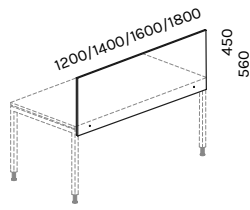

melamiin / melamine
PAEK1206
PAEK1406
PAEK1606
PAEK1806
kangaga polsterdatud
upholstered with textile
PAEK1206K
PAEK1406K
PAEK1606K
PAEK1806K