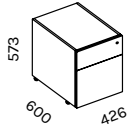

36 PIANO & CRATE MAHUTID

SAHTLIBOKSID / PEDESTALS WITH WHEELS

PALK8

PALK9

RIPP-faili laekaga
with file drawer

SAHTEL LAUA ALLA / DRAWER UNDER THE TABLE

PALS L

ABIKAPP RATASTEL / SIDE CABINET WITH WHEELS

PAAK2

SAHTLIBOKS KAPPI JA KONTEINERISSE DRAWER UNIT FOR STORAGE

PALK12