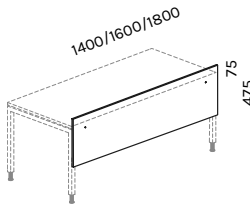

34 PIANO & CRATE SIRMID

ESIKLIBID JA SIRMID / MODESTY PANELS AND SCREENS

melamiin / melamine
 PAEK1405
 PAEK1605
 PAEK1805

melamiin / melamine
 PAEK1206
 PAEK1406
 PAEK1606
 PAEK1806
 kangaga polsterdatud
 upholstered with textile
 PAEK1206K
 PAEK1406K
 PAEK1606K
 PAEK1806K