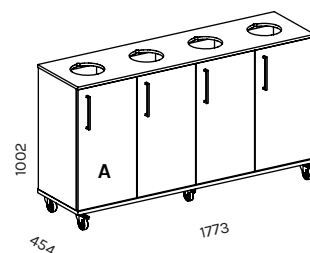

SORTEERIMISKAPID / SORTING CABINETS

REY-K-3-AB
plaatsokliga
with plinth board

REY-K-3-AB-R
ratastel
with castors

REY-K-4-AB
plaatsokliga
with plinth board

REY-K-4-AB-R
ratastel
with castors

melamiin / melamine

antratsiit
anthracite

valge
white

SORTEERIMISKAPPIDE AVATÄITED / SORTING CABINET COVERS

REY-AT-1
taara, bottles and cans
D130 mm

REY-AT-2
paber, paper
175x40 mm

REY-AT-3
olmeprügi, general waste
140x140 mm