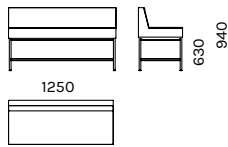

Design
STANDARD

ZETA collection consists of module sofas and benches with clear and minimalistic design. It is possible to form endless combinations for waiting areas with various shapes and sizes. Two different colours of cover textile can be used to give sofas more exciting appearance. All Zeeta modules have possibility to add socket outlets for charging laptops or mobiles. There are also various sofa tables with different shapes, sizes and materials in Zeeta collection.

80 ZEETA

TUGITOLID / ARMCHAIRS

ZK-TTAB-MJ

ZK-TTA-MJ

ZK-TTB-MJ

DIIVANID / SOFAS

ZK-D1-MJ

ZK-D1A-MJ, ZK-D1B-MJ

ZK-D2-MJ48

ZK-D2A-MJ48

ZK-D2B-MJ48

ZK-D2AB-MJ48

ZK-D2-MJ

ZK-D2AB-MJ

ZK-D2A-MJ, ZK-D2B-MJ

ZK-D3-MJ