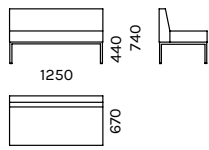

Design
STANDARD

ZETA collection consists of module sofas and benches with clear and minimalistic design. It is possible to form endless combinations for waiting areas with various shapes and sizes. Two different colours of cover textile can be used to give sofas more exciting appearance. All Zeeta modules have possibility to add socket outlets for charging laptops or mobiles. There are also various sofa tables with different shapes, sizes and materials in Zeeta collection.

80 ZEETA

TUGITOLID / ARMCHAIRS

ZK-TTAB-MJ

ZK-TTA-MJ

ZK-TTB-MJ

DIIVANID / SOFAS

ZK-D1-MJ

ZK-D1A-MJ, ZK-D1B-MJ

ZK-D2-MJ48

ZK-D2A-MJ48

ZK-D2B-MJ48

ZK-D2AB-MJ48

ZK-D2-MJ

ZK-D2AB-MJ

ZK-D2A-MJ, ZK-D2B-MJ

ZK-D3-MJ