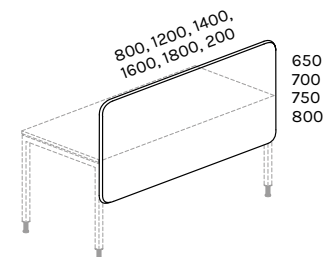

LAUA SIRMIDE KINNITUSED / DESK MOUNTS

SOYN

SOLSL3
sirmidele laiusega 2000mm
for 2000mm screens

SOLSK3
sirmidele laiusega 2000mm
for 2000mm screens

VIIMISTLUS / FINISHES

JALAD JA KINNITUSED / LEGS AND DESK MOUNTS
pulbervärvitud metall / powder coated metal