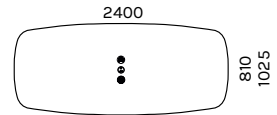

ELEKTRILISELT REGULEERITAV NÕUPIDAMISLAUD
CONFERENCE TABLE WITH ELECTRICAL ADJUSTABILITY

FLY1
H730-1220

VIIMISTLUS / FINISHES

LAUAPLAADID / TABLE TOPS | FASSAADID / FACADES | PEALISPLAADID / UPPER TOPS | ESIKILBID / MODESTY PANELS

melamiin / melamine

JALAD / LEGS

Pulbervärvitud metall / Powder coated metal