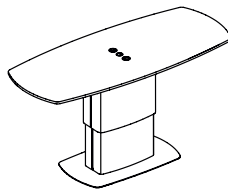

ELEKTRILISELT REGULEERITAV NÕUPIDAMISLAUD
CONFERENCE TABLE WITH ELECTRICAL ADJUSTABILITY

FLY1
H730-1220