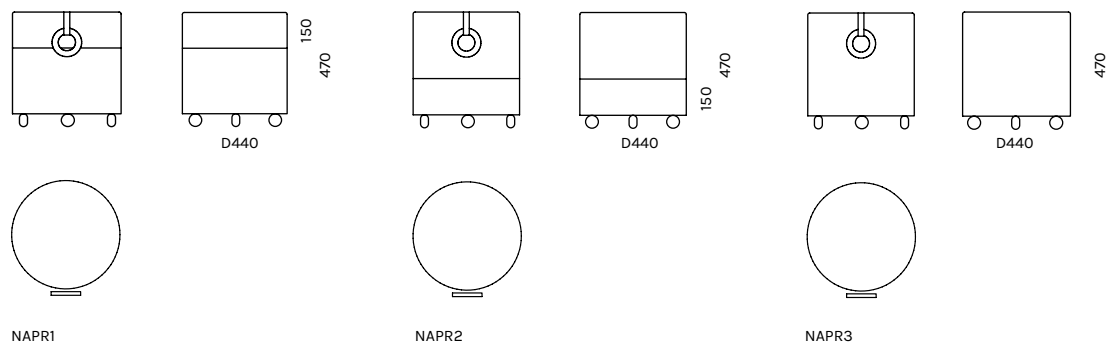

VIIMISTLUS / FINISHES

KATTED / COVERS