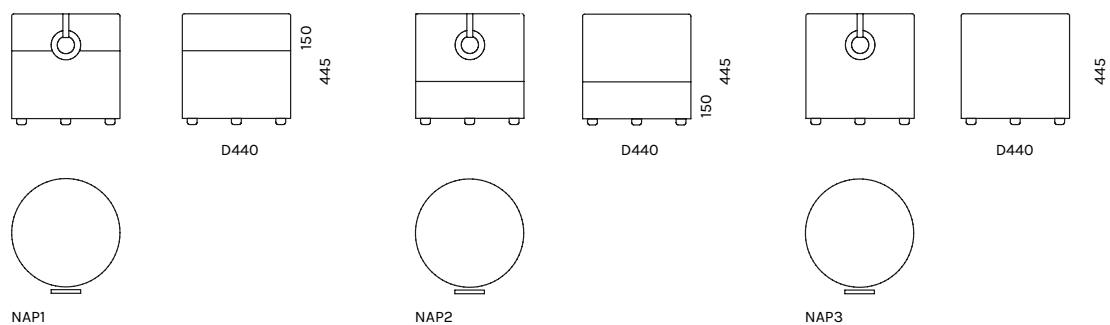

TUMBA / FOOTSTOOL

KÄEPIIDE
Tamme puit
HANDLE
Oak wood

RATASTEGA / WITH CASTORS