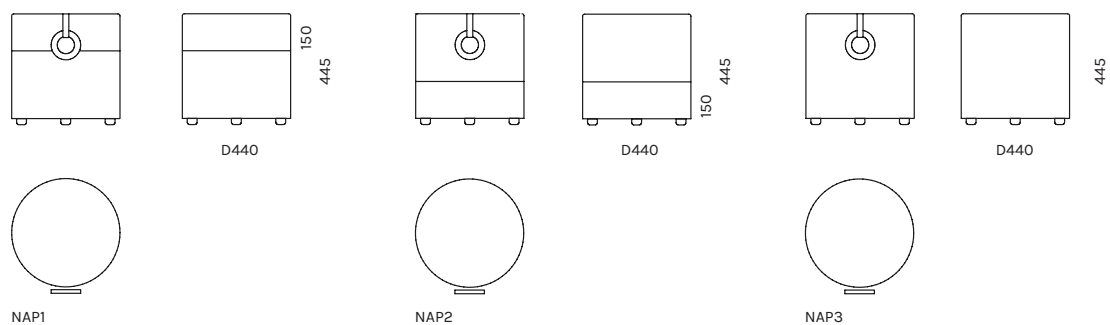

TUMBA / FOOTSTOOL

käepide
tamme puit
handle
oak wood

RATASTEGA / WITH CASTORS