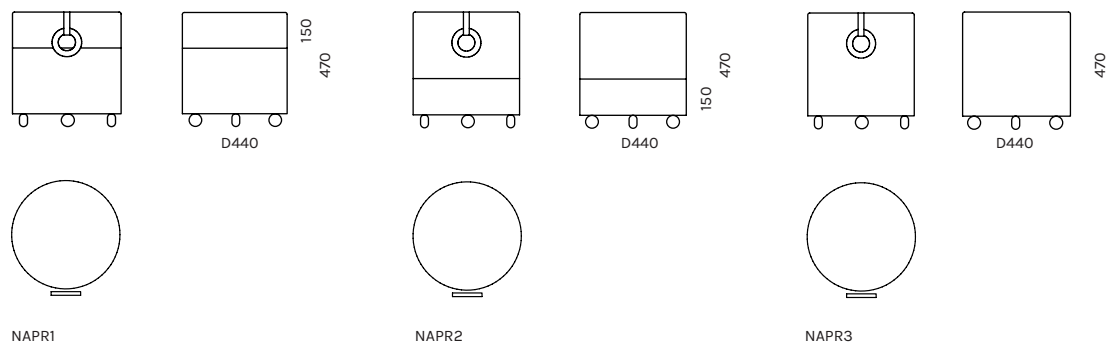

VIIMISTLUS / FINISHES

KATTED / COVERS