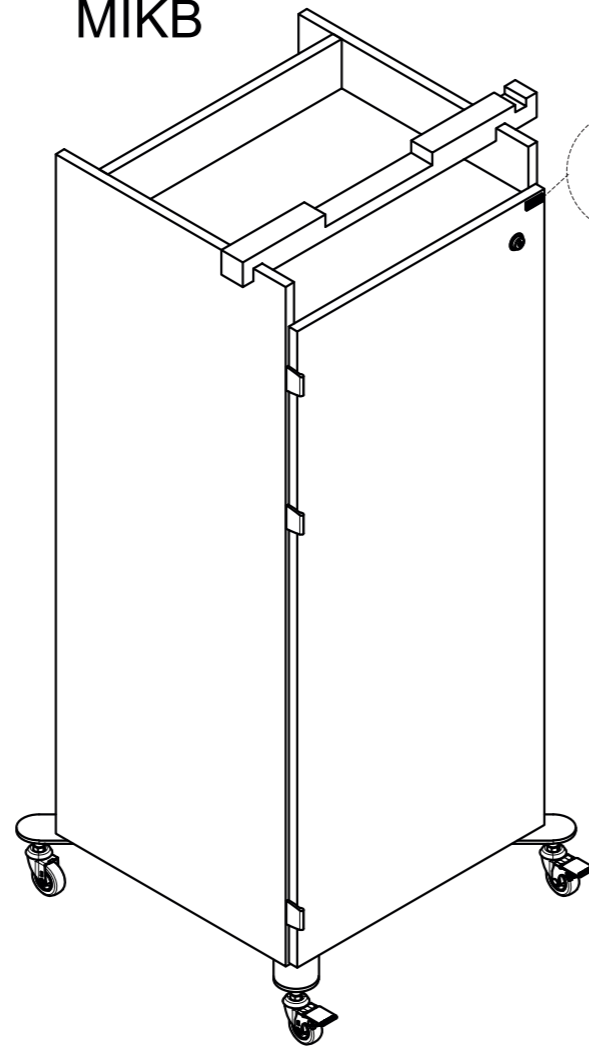

MINU Kokkupanekujuhend Assembling instruction

MIKA

MIKB

STANDARD
expect excellence

MIKA MIKB		
A		x8
Ø5x16		

Jalaraami paigaldamine Installation of the leg-frame

1. Kasuta kapi ja põranda vahel distantsi | Use distance between floor and cabinet
2. Paigalda mööblirattad | Install the castors
3. Paigalda põhjale jalaraam | Install leg-frame on the bottom