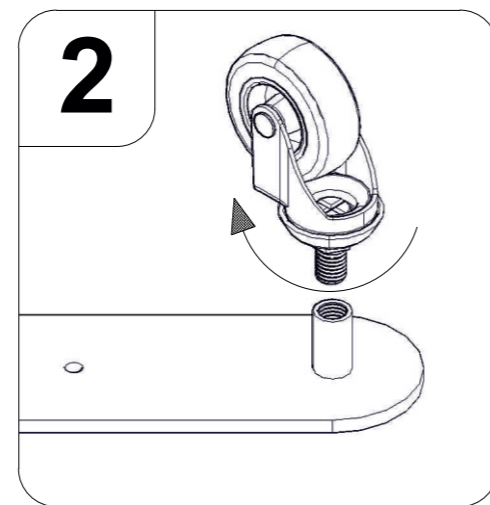

MINU Kokkupanekujuhend Assembling instruction

MIKA

MIKB

STANDARD
expect excellence

MIKA MIKB		
A		x8
Ø5x16		

Jalaraami paigaldamine Installation of the leg-frame

1. Kasuta kapi ja põranda vahel distantsi | Use distance between floor and cabinet
2. Paigalda mööblirattad | Install the castors
3. Paigalda põhjale jalaraam | Install leg-frame on the bottom