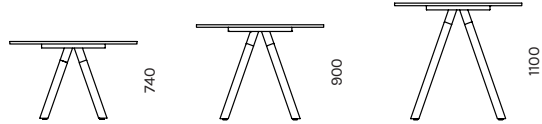

Design Henri Viljarand

KOKO is a stylish table on legs made of natural oak, which is perfect as a meeting or dining table. The selection includes square and round tables as well as up-to-date stand-type tables with seating height. If necessary, sockets with power and multimedia connections can be added to the tabletop.

88 KOKO

NÕUPIDAMISLAUAD / MEETING TABLES

* ava võimalus/placement possibility of the hole

90 KOKO

VIIMISTLUS / FINISHES

LAUAPLAADID / TABLE TOPS

melamiin / melamine

spoonitud / veneered