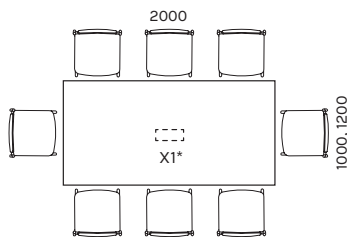

Design Henri Viljarand

KOKO is a stylish table on legs made of natural oak, which is perfect as a meeting or dining table. The selection includes square and round tables as well as up-to-date stand-type tables with seating height. If necessary, sockets with power and multimedia connections can be added to the tabletop.

88 KOKO

NÕUPIDAMISLAUAD / MEETING TABLES

* ava võimalus/placement possibility of the hole

90 KOKO

VIIMISTLUS / FINISHES

LAUAPLAADID / TABLE TOPS

melamiin / melamine

spoonitud / veneered