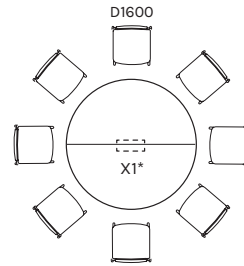

Design Henri Viljarand

KOKO is a stylish table on legs made of natural oak, which is perfect as a meeting or dining table. The selection includes square and round tables as well as up-to-date stand-type tables with seating height. If necessary, sockets with power and multimedia connections can be added to the tabletop.

88 KOKO

NÕUPIDAMISLAUAD / MEETING TABLES

* ava võimalus/placement possibility of the hole

90 KOKO

VIIMISTLUS / FINISHES

LAUAPLAADID / TABLE TOPS

melamiin / melamine

spoonitud / veneered