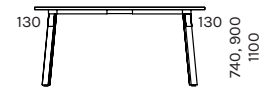

Design Henri Viljarand

KOKO is a stylish table on legs made of natural oak, which is perfect as a meeting or dining table. The selection includes square and round tables as well as up-to-date stand-type tables with seating height. If necessary, sockets with power and multimedia connections can be added to the tabletop.

88 KOKO

NÕUPIDAMISLAUAD / MEETING TABLES

* ava võimalus/placement possibility of the hole

90 KOKO

VIIMISTLUS / FINISHES

LAUAPLAADID / TABLE TOPS

melamiin / melamine

spoonitud / veneered