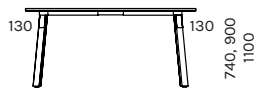

Design Henri Viljarand

KOKO is a stylish table on legs made of natural oak, which is perfect as a meeting or dining table. The selection includes square and round tables as well as up-to-date stand-type tables with seating height. If necessary, sockets with power and multimedia connections can be added to the tabletop.

88 KOKO

NÕUPIDAMISLAUAD / MEETING TABLES

* ava võimalus/placement possibility of the hole

90 KOKO

VIIMISTLUS / FINISHES

LAUAPLAADID / TABLE TOPS

melamiin / melamine

spoonitud / veneered