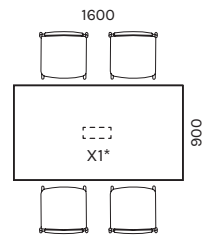

Design Henri Viljarand

KOKO is a stylish table on legs made of natural oak, which is perfect as a meeting or dining table. The selection includes square and round tables as well as up-to-date stand-type tables with seating height. If necessary, sockets with power and multimedia connections can be added to the tabletop.

88 KOKO

NÕUPIDAMISLAUAD / MEETING TABLES

* ava võimalus/placement possibility of the hole

90 KOKO

VIIMISTLUS / FINISHES

LAUAPLAADID / TABLE TOPS

melamiin / melamine

spoonitud / veneered