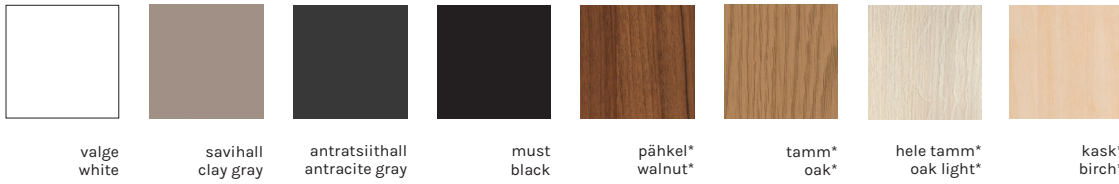

Design Henri Viljarand

KOKO is a stylish table on legs made of natural oak, which is perfect as a meeting or dining table. The selection includes square and round tables as well as up-to-date stand-type tables with seating height. If necessary, sockets with power and multimedia connections can be added to the tabletop.

88 KOKO

NÕUPIDAMISLAUAD / MEETING TABLES

* ava võimalus/placement possibility of the hole

90 KOKO

VIIMISTLUS / FINISHES

LAUAPLAADID / TABLE TOPS

melamiin / melamine

spoonitud / veneered

* - lauaplaatide viimistlused sobivad soovituslikult ainult jalgade tamm + BT6 viimistlusega
finishes of the table tops are recommended to use only with the oak+BT6 finish of the legs

JALARAAMID / LEG FRAMES