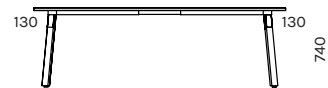

Design Henri Viljarand

KOKO is a stylish table on legs made of natural oak, which is perfect as a meeting or dining table. The selection includes square and round tables as well as up-to-date stand-type tables with seating height. If necessary, sockets with power and multimedia connections can be added to the tabletop.

88 KOKO

NÕUPIDAMISLAUAD / MEETING TABLES

* ava võimalus/placement possibility of the hole

90 KOKO

VIIMISTLUS / FINISHES

LAUAPLAADID / TABLE TOPS

melamiin / melamine

spoonitud / veneered