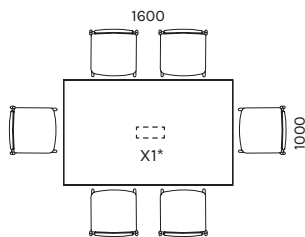

Design Henri Viljarand

KOKO is a stylish table on legs made of natural oak, which is perfect as a meeting or dining table. The selection includes square and round tables as well as up-to-date stand-type tables with seating height. If necessary, sockets with power and multimedia connections can be added to the tabletop.

88 KOKO

NÕUPIDAMISLAUAD / MEETING TABLES

* ava võimalus/placement possibility of the hole

90 KOKO

VIIMISTLUS / FINISHES

LAUAPLAADID / TABLE TOPS

melamiin / melamine

spoonitud / veneered