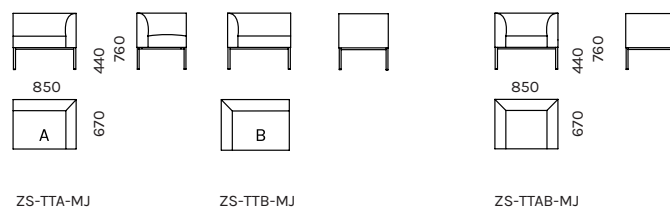

Design  
Henri Viljarand

**ZESO** is a furniture serie of seating furniture with a soft shape and curved lines, which is similar by its nature and function to Zeeta. Rounded tube legs and foam that emphasize softness add elegance and coziness to the product. The sofa series, primarily for waiting areas, includes armchairs, sofas, benches and modular sofas for forming sets. The collection also includes various coffee tables with minimalistic soft lines and light weight.

MOODULID / MODULES

TUGITOOLID / ARMCHAIRS

PINGID / BENCHES

DIIVANID / SOFAS

ZS-D1-MJ

ZS-D1A-MJ, ZS-D1B-MJ

ZS-D2-MJ

ZS-D2AB-MJ