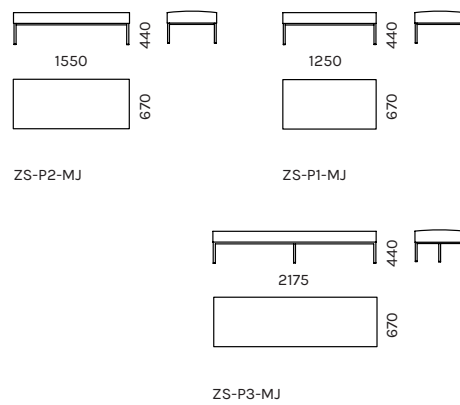

PINGID / BENCHES