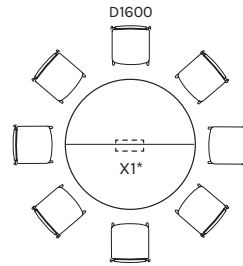

Design Henri Viljarand

KOKO is a stylish table on legs made of natural oak, which is perfect as a meeting or dining table. The selection includes square and round tables as well as up to date stand-type tables with seating height. If necessary, sockets with power and multimedia connections can be added to the tabletop.

88 KOKO

NÕUPIDAMISLAUAD / MEETING TABLES

* ava võimalus/placement possibility of the hole

90 **KOKO**

VIIMISTLUS / FINISHES

LAUAPLAADID / TABLE TOPS

melamiin / melamine

valge
white