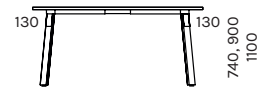

Design Henri Viljarand

KOKO is a stylish table on legs made of natural oak, which is perfect as a meeting or dining table. The selection includes square and round tables as well as up to date stand-type tables with seating height. If necessary, sockets with power and multimedia connections can be added to the tabletop.

88 KOKO

NÕUPIDAMISLAUAD / MEETING TABLES

* ava võimalus/placement possibility of the hole

90 **KOKO**

VIIMISTLUS / FINISHES

LAUAPLAADID / TABLE TOPS

melamiin / melamine

valge
white