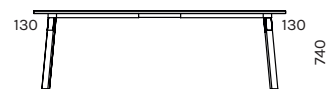

Design Henri Viljarand

KOKO is a stylish table on legs made of natural oak, which is perfect as a meeting or dining table. The selection includes square and round tables as well as up to date stand-type tables with seating height. If necessary, sockets with power and multimedia connections can be added to the tabletop.

88 KOKO

NÕUPIDAMISLAUAD / MEETING TABLES

* ava võimalus/placement possibility of the hole

90 **KOKO**

VIIMISTLUS / FINISHES

LAUAPLAADID / TABLE TOPS

melamiin / melamine

valge
white