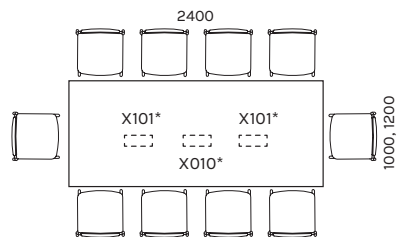

Design Henri Viljarand

KOKO is a stylish table on legs made of natural oak, which is perfect as a meeting or dining table. The selection includes square and round tables as well as up to date stand-type tables with seating height. If necessary, sockets with power and multimedia connections can be added to the tabletop.

88 KOKO

NÕUPIDAMISLAUAD / MEETING TABLES

* ava võimalus/placement possibility of the hole

90 **KOKO**

VIIMISTLUS / FINISHES

LAUAPLAADID / TABLE TOPS

melamiin / melamine

valge
white