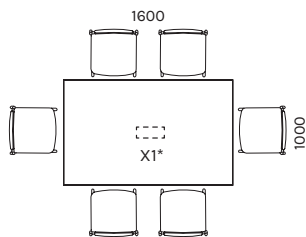

Design Henri Viljarand

KOKO is a stylish table on legs made of natural oak, which is perfect as a meeting or dining table. The selection includes square and round tables as well as up to date stand-type tables with seating height. If necessary, sockets with power and multimedia connections can be added to the tabletop.

88 KOKO

NÕUPIDAMISLAUAD / MEETING TABLES

* ava võimalus/placement possibility of the hole

90 **KOKO**

VIIMISTLUS / FINISHES

LAUAPLAADID / TABLE TOPS

melamiin / melamine

valge
white