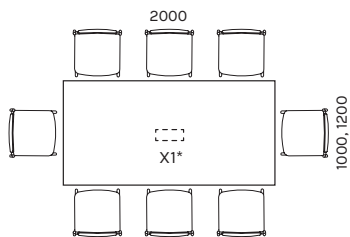

Design Henri Viljarand

KOKO is a stylish table on legs made of natural oak, which is perfect as a meeting or dining table. The selection includes square and round tables as well as up to date stand-type tables with seating height. If necessary, sockets with power and multimedia connections can be added to the tabletop.

88 KOKO

NÕUPIDAMISLAUAD / MEETING TABLES

* ava võimalus/placement possibility of the hole

90 **KOKO**

VIIMISTLUS / FINISHES

LAUAPLAADID / TABLE TOPS

melamiin / melamine

valge
white