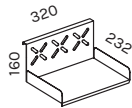

METALLRIIULID SIRMIDELE / METAL SHELVES FOR SCREENS

PALS R2