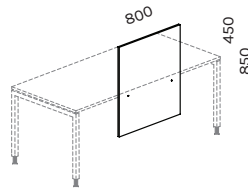

34 PIANO & CRATE SIRMID

ESIKLIBID JA SIRMID / MODESTY PANELS AND SCREENS

melamiin / melamine
PAES1405
PAES1605
PAES1805

melamiin / melamine
PAVS1206
PAVS1406
PAVS1606
PAVS1806
kangaga polsterdatud
upholstered with textile
PAVS1206K
PAVS1406K
PAES1606K
PAVS1806K

melamiin / melamine
PAES1409
PAES1609
PAES1809
kangaga polsterdatud
upholstered with textile
PAES1409K
PAES1609K
PAES1809K

melamiin / melamine
PAES0809
kangaga polsterdatud
upholstered with textile
PAES0809K

METALLRIIULID SIRMIDELE / METAL SHELVES FOR SCREENS

PALS R2

PALS R1

VILTPANEEL SIRMIDELE / FELT PANEL FOR SCREENS

1200x300x5 PALSPN12
1400x300x5 PALSPN14
1600x300x5 PALSPN16
1800x300x5 PALSPN18