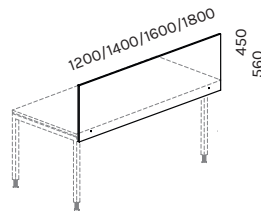

melamiin / melamine
PAVS1206
PAVS1406
PAVS1606
PAVS1806
kangaga polsterdatud
upholstered with textile
PAVS1206K
PAVS1406K
PAES1606K
PAVS1806K