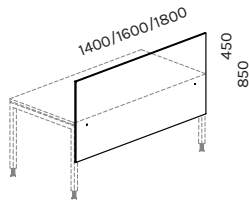

melamiin / melamine
PAES1409
PAES1609
PAES1809
kangaga polsterdatud
upholstered with textile
PAES1409K
PAES1609K
PAES1809K