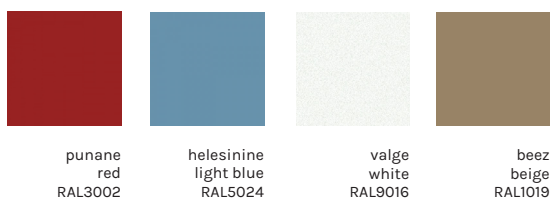

METALLRIIULID SIRMIDELE / METAL SHELVES FOR SCREENS

PALS R2

PALS R1

VILTPANEEL SIRMIDELE / FELT PANEL FOR SCREENS

1200x300x5 PALSPN12
 1400x300x5 PALSPN14
 1600x300x5 PALSPN16
 1800x300x5 PALSPN18

VIIMISTLUS / FINISHES

ESIKILBID, SIRMID / MODESTY PANELS, SCREENS

melamiin / melamine

METALLRIIULID / METAL SHELVES

pulbervärvitud / powder coated

VILTPANEEL / FELT PANEL

naturaalne vilt natural felt

SIRMIDE KATTED / COVERS FOR SCREENS