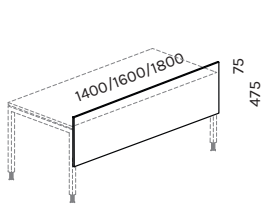

34 PIANO & CRATE SIRMID

ESIKLIBID JA SIRMID / MODESTY PANELS AND SCREENS

melamiin / melamine
PAES1405
PAES1605
PAES1805