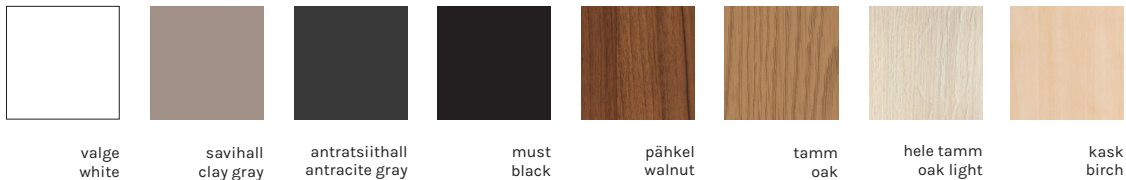

ESIKILBID, SIRMID / MODESTY PANELS, SCREENS

melamiin / melamine

METALLRIIULID / METAL SHELVES

pulbervärvitud / powder coated

VILTPANEEL / FELT PANEL

naturaalne vilt natural felt

SIRMIDE KATTED / COVERS FOR SCREENS