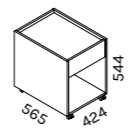

PASBR33

PASBR41