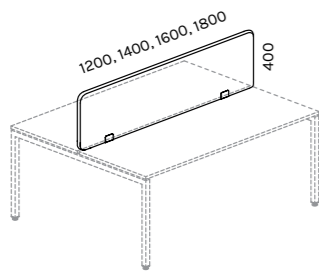

LAUASIRMID / MODESTY SCREENS

Melamiin / Melamine
SOEK08080/800
SOEK12080/1200
SOEK14080/1400
SOEK16080/1600
SOEK18080/1800

Melamiin / Melamine
SOVK08040/800
SOVK12040/1200
SOVK14040/1400
SOVK16040/1600
SOVK18040/1800

lauasirmi ei saa kasutada D80mm avadega lauaplaatidega
table screens cannot be used with table tops with D80mm openings

VIIMISTLUS / FINISHES

TAUSTAPANEELID / BACK PANELS

Erinevad kangad
Various textiles