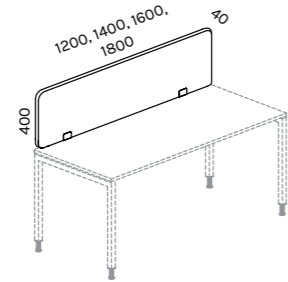

LAUASIRMID / MODESTY SCREENS

Melamiin / Melamine
SOEK08080/800
SOEK12080/1200
SOEK14080/1400
SOEK16080/1600
SOEK18080/1800

Melamiin / Melamine
SOVK08040/800
SOVK12040/1200
SOVK14040/1400
SOVK16040/1600
SOVK18040/1800

lauasirmi ei saa kasutada D80mm avadega lauaplaatidega
table screens cannot be used with table tops with D80mm openings

VIIMISTLUS / FINISHES

TAUSTAPANEELID / BACK PANELS

Erinevad kangad
Various textiles